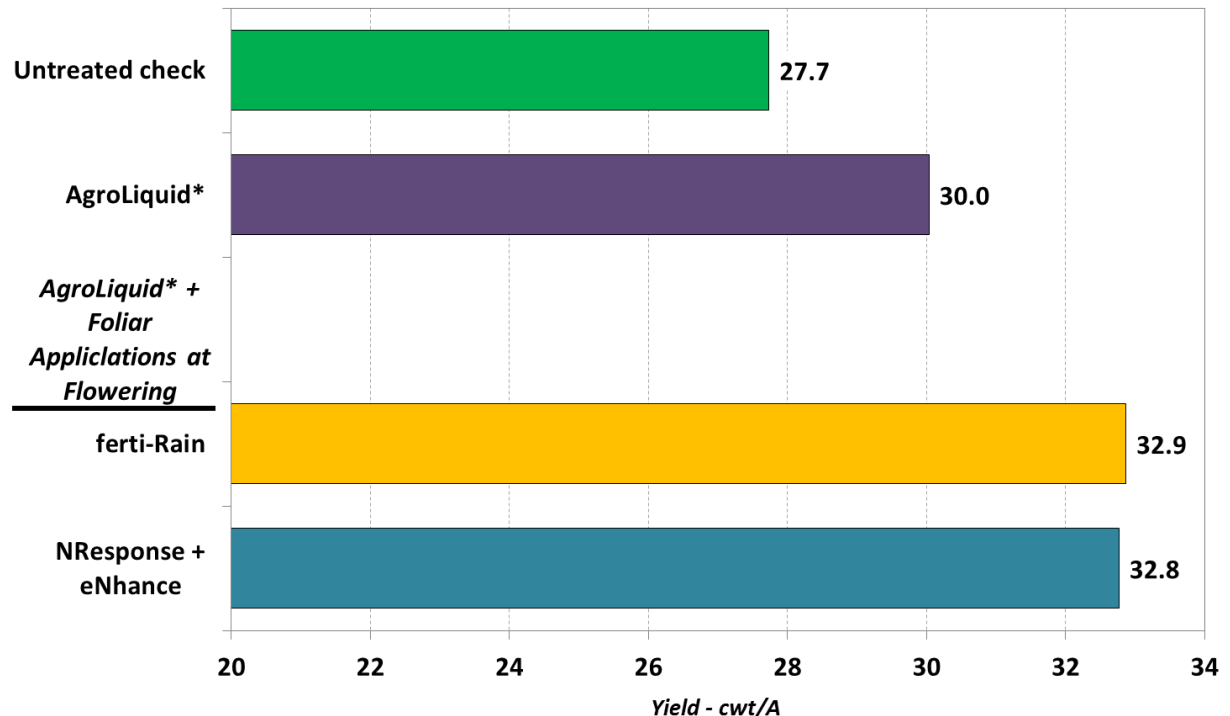

Navy Bean Yields Improved with LIQUID

Navy Bean yields can be pushed higher with **AgroLiquid** nutrition. A 3-year average of Navy Bean yields at the **North Central Research Station** showed a big advantage for using foliar applications of **ferti-Rain** or **NResponse + eNhance**. Simply add an **AgroLiquid** foliar treatment and realize the yield advantage yourself!

Navy Bean Foliar Comparisons - 3 Year Average

North Central Research Station - 2010-2012

*AgroLiquid: Rates varied between years based on soil test data - all were applied (2x2)
ferti-Rain: 3.25 gal/A (2010), 2qt/A (2011-2012)
NResponse + eNhance: 1 gal/A + 2 qt/A - all years